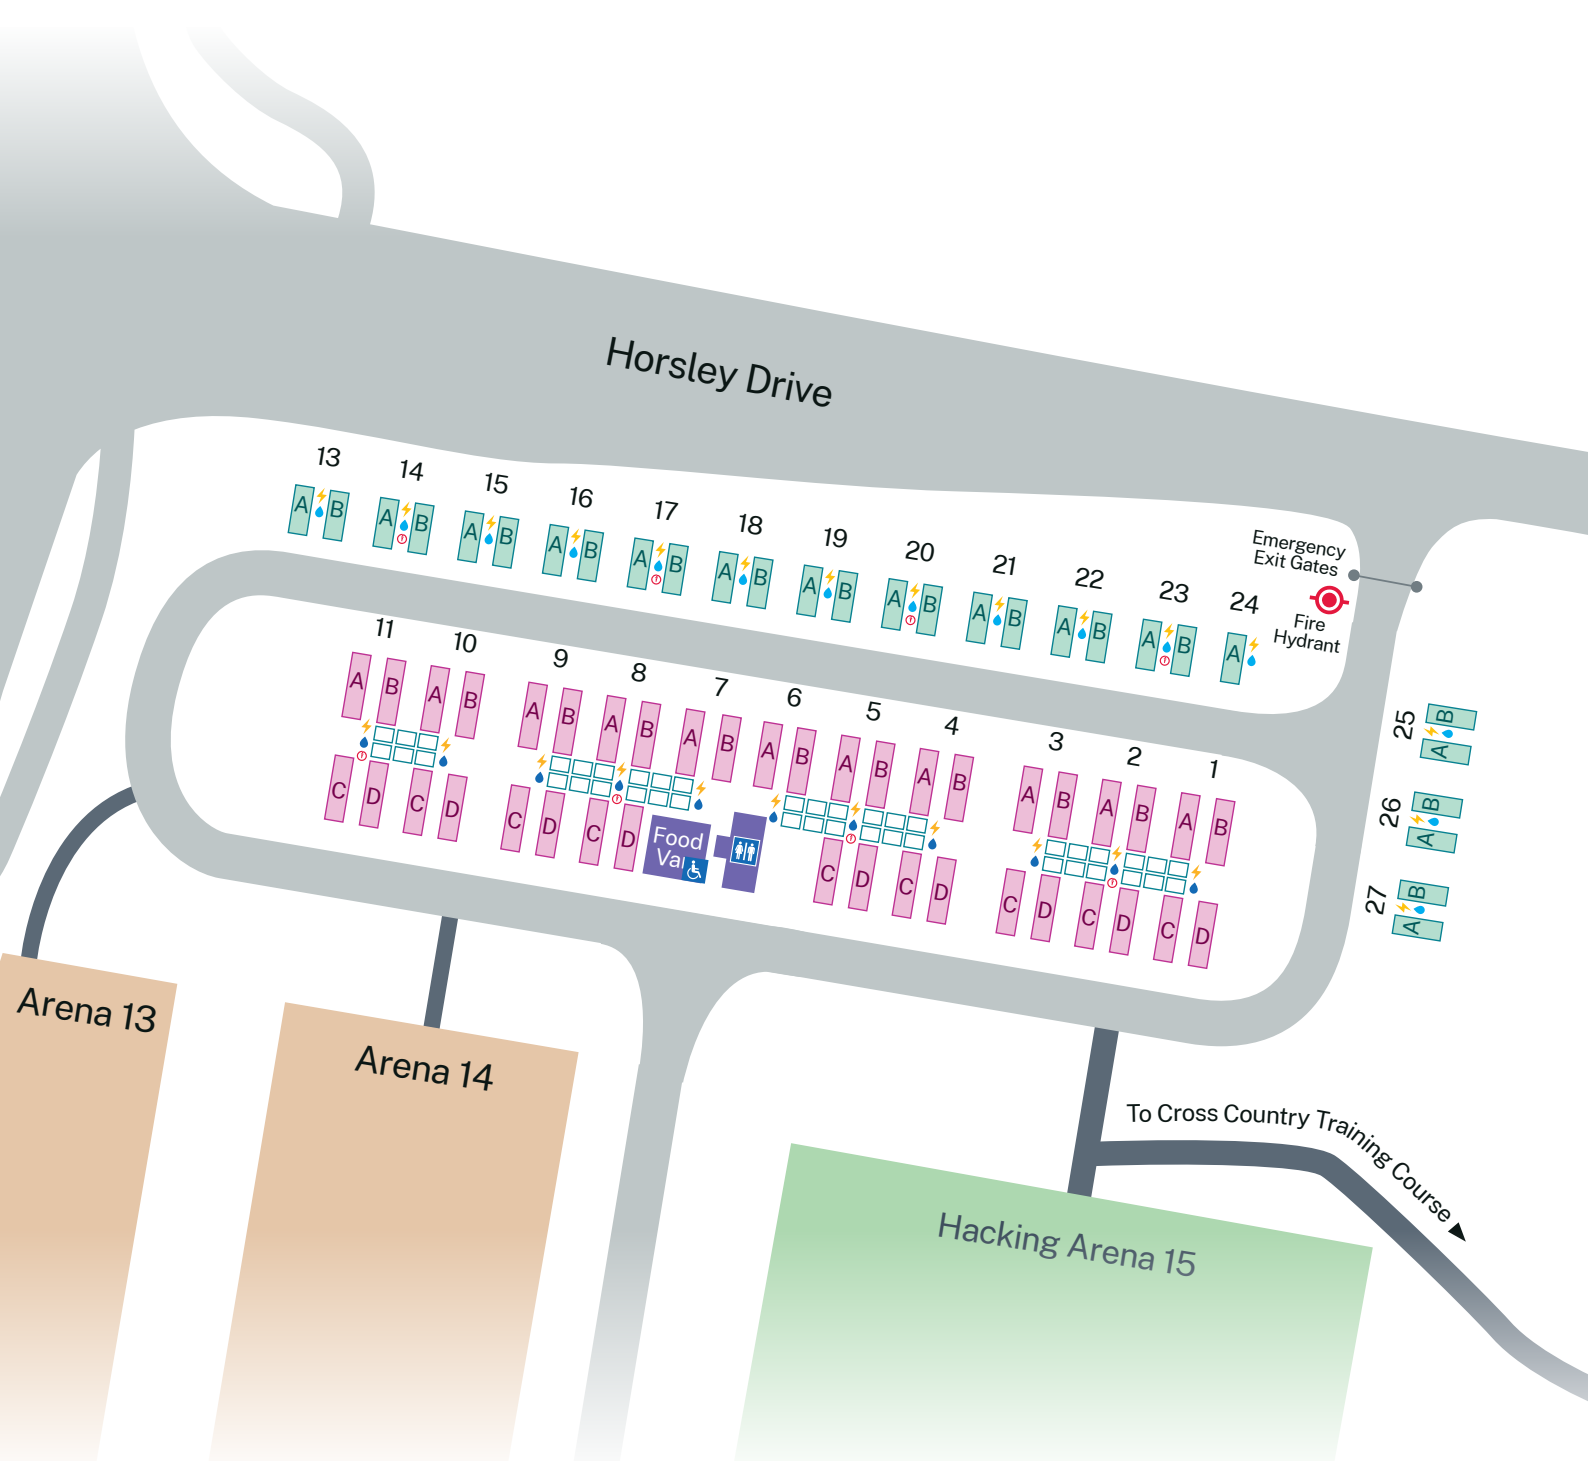

Sydney International Equestrian Centre

Centre Map

Main Arena (1) 120m x 80m
 Arena (2) 90m x 70m
 Arena (3) 100m x 50m
 Arena (4) 100m x 50m
 Indoor Arena (5) 70m x 35m
 Arena (6) 70m x 28m

Arena (7, 8, 9, 10 and 11) 60m x 20m
 Arena (12) 90m x 45m
 Arena (13) 90m x 35m
 Arena (14) 90m x 45m
 Hacking Arena (15) 180m x 90m

Sydney International Equestrian Centre

North Truck Park -Camping Layout

-  Small Space
7-11m
-  Medium Space
12-15m
-  Day Yard
-  Power
-  Water
-  Fire Hose
-  Fire Hydrant
-  Amenities
-  Wheelchair Access

Sydney International Equestrian Centre

South Truck Park – Camping Map

-  Small Space
7-11m
-  Medium Space
12-15m
-  Large Space
15m+
-  Power
-  Water
-  Fire Hose
-  Amenities
-  Wheelchair Access

Sydney International Equestrian Centre

P3 - Camping Map

0 120 240

Small Space 7-11m
 Medium Space 12-15m
 Power
 Water
 Fire Hose
 Fire Hydrant
 Amenities
 Wheelchair Access

Office of Sport

Sydney International Equestrian Centre

Main Arena Truck Park - Camping Map