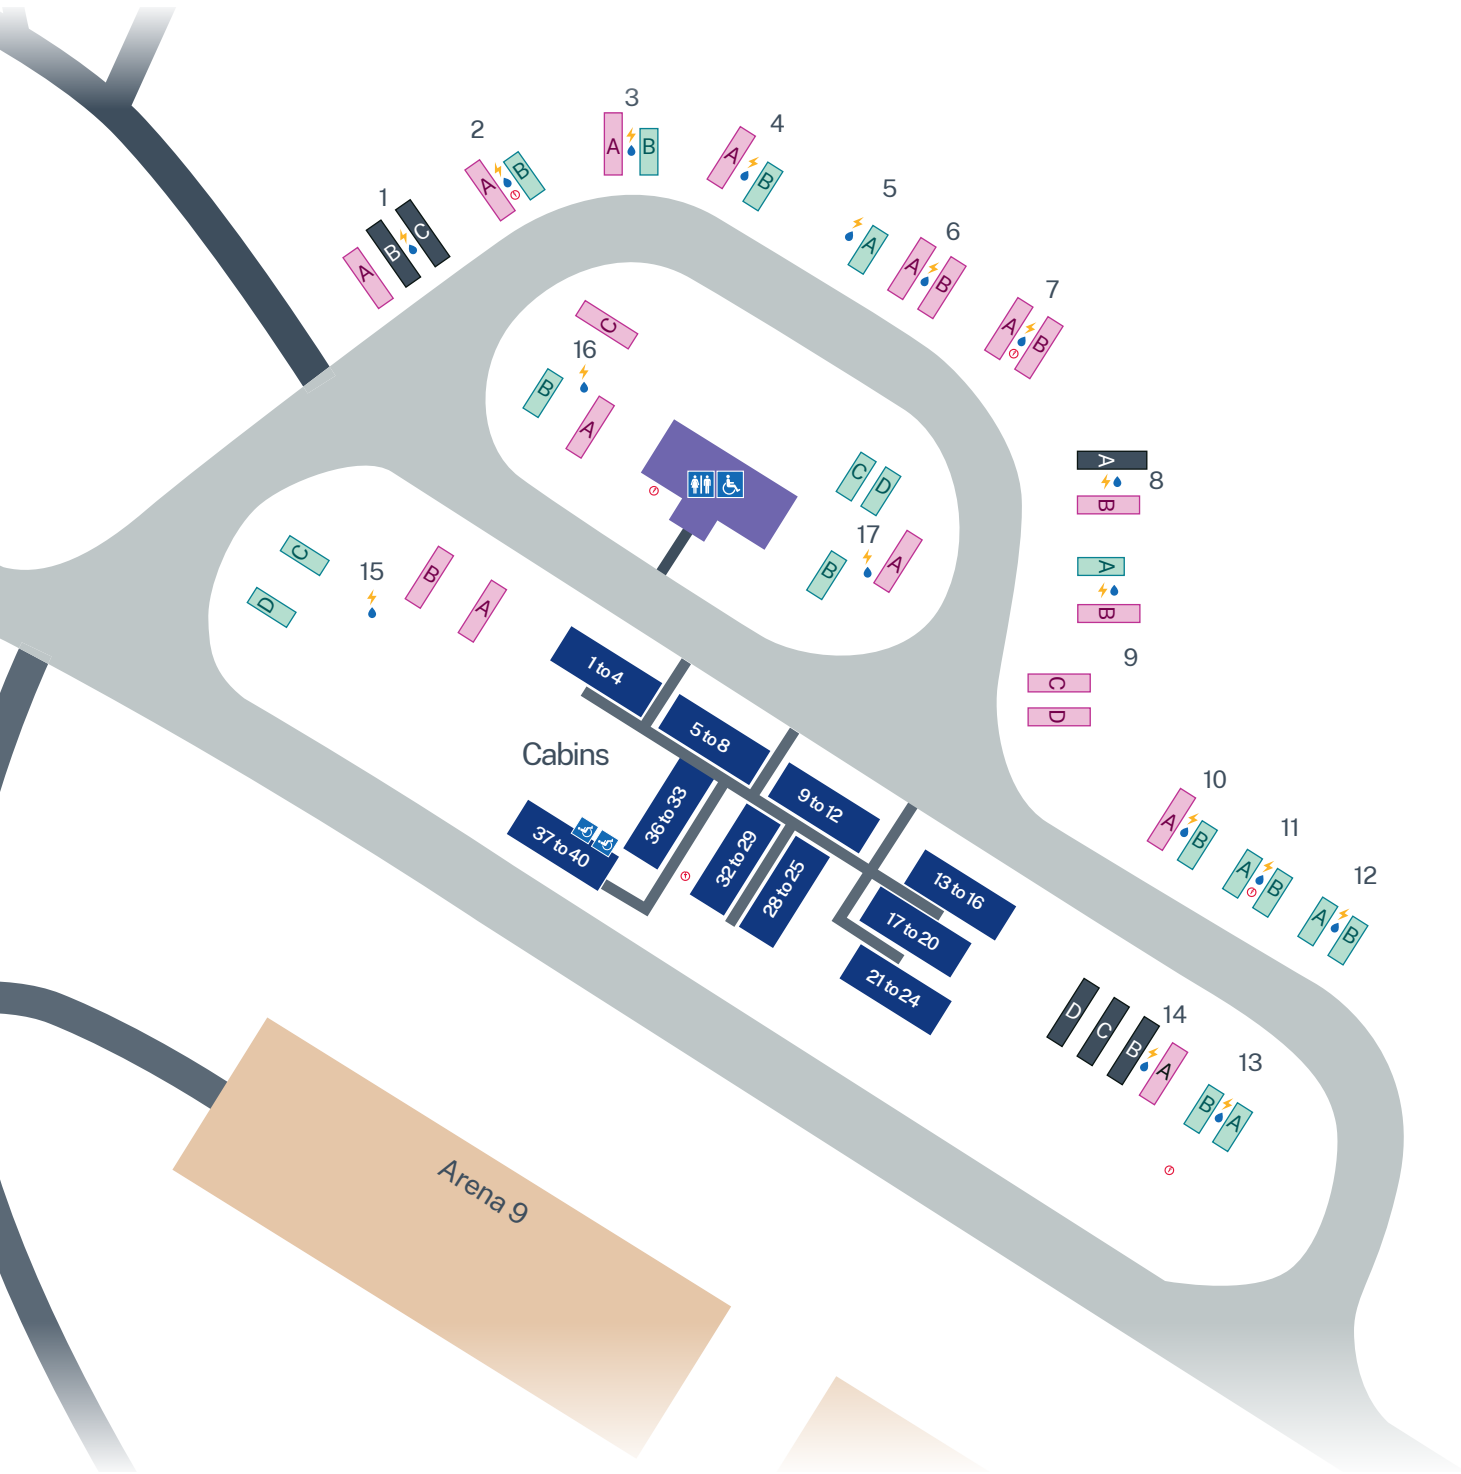

Sydney International Equestrian Centre

Centre Map

Main Arena (1) 120m x 80m
 Arena (2) 90m x 70m
 Arena (3) 100m x 50m
 Arena (4) 100m x 50m
 Indoor Arena (5) 70m x 35m
 Arena (6) 70m x 28m

Arena (7, 8, 9, 10 and 11) 60m x 20m
 Arena (12) 90m x 45m
 Arena (13) 90m x 35m
 Arena (14) 90m x 45m
 Hacking Arena (15) 180m x 90m

Sydney International Equestrian Centre

North Truck Park -Camping Layout

-  Small Space
7-11m
-  Medium Space
12-15m
-  Day Yard
-  Power
-  Water
-  Fire Hose
-  Fire Hydrant
-  Amenities
-  Wheelchair Access

Sydney International Equestrian Centre

South Truck Park – Camping Map

-  Small Space
7-11m
-  Medium Space
12-15m
-  Large Space
15m+
-  Power
-  Water
-  Fire Hose
-  Amenities
-  Wheelchair Access

Sydney International Equestrian Centre

P3 - Camping Map

0 120 240

Small Space 7-11m
 Medium Space 12-15m
 Power
 Water
 Fire Hose
 Fire Hydrant
 Amenities
 Wheelchair Access

Office of Sport

Sydney International Equestrian Centre

Main Arena Truck Park - Camping Map