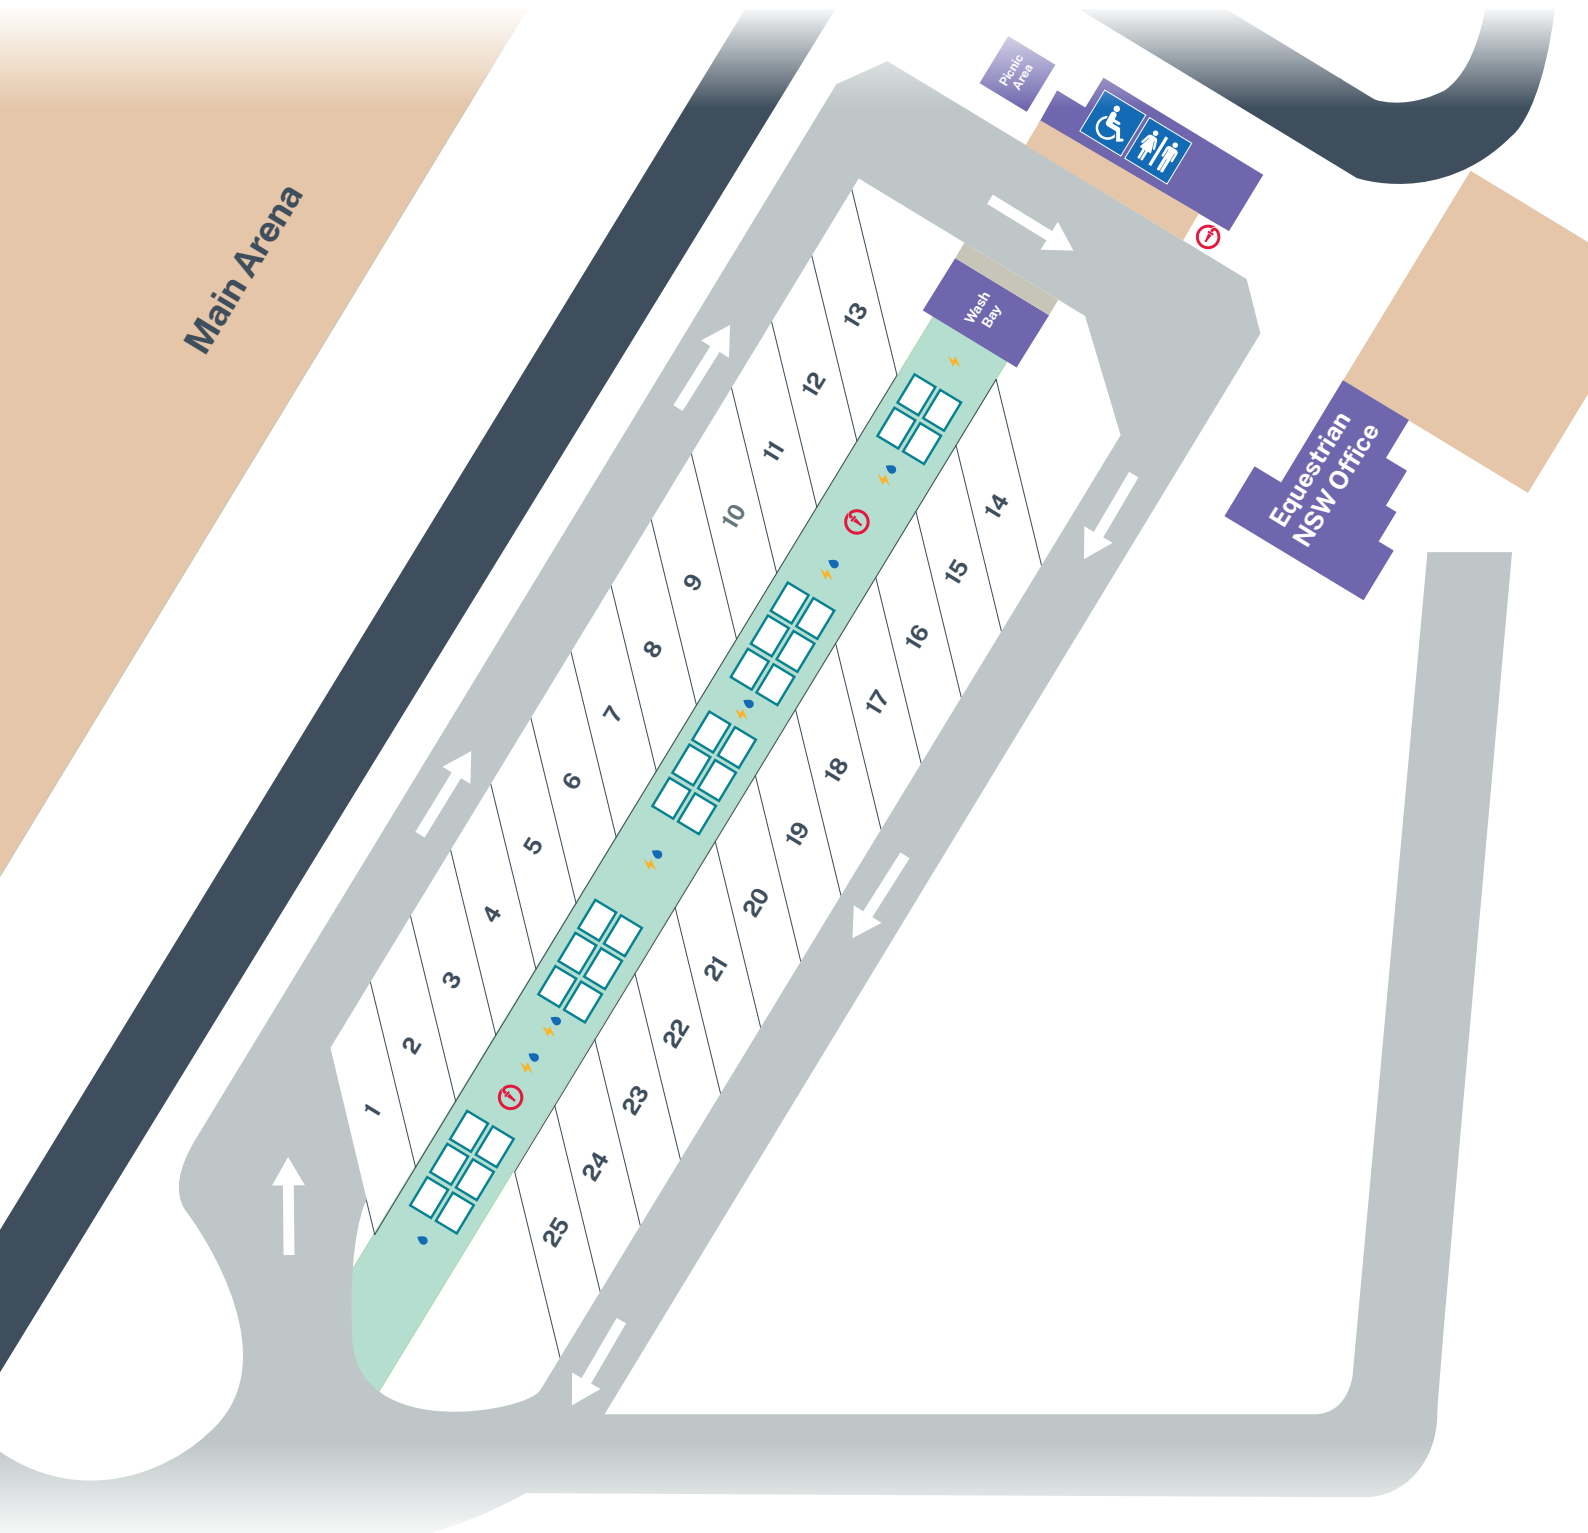

Sydney International Equestrian Centre

Centre Map

Main Arena (1) 120m x 80m
 Arena (2) 90m x 70m
 Arena (3) 100m x 50m
 Arena (4) 100m x 50m
 Indoor Arena (5) 70m x 35m
 Arena (6) 70m x 28m

Arena (7, 8, 9, 10 and 11) 60m x 20m
 Arena (12) 90m x 45m
 Arena (13) 90m x 35m
 Arena (14) 90m x 45m
 Hacking Arena (15) 180m x 90m

Sydney International Equestrian Centre

North Truck Park -Camping Layout

-  Small Space
7-11m
-  Medium Space
12-15m
-  Day Yard
-  Power
-  Water
-  Fire Hose
-  Fire Hydrant
-  Amenities
-  Wheelchair Access

Sydney International Equestrian Centre

South Truck Park – Camping Map

-  Small Space
7-11m
-  Medium Space
12-15m
-  Large Space
15m+
-  Power
-  Water
-  Fire Hose
-  Amenities
-  Wheelchair Access

Sydney International Equestrian Centre

P3 - Camping Map

0 120 240

Small Space 7-11m
 Medium Space 12-15m
 Power
 Water
 Fire Hose
 Fire Hydrant
 Amenities
 Wheelchair Access

Office of Sport

Sydney International Equestrian Centre

Main Arena Truck Park - Camping Map