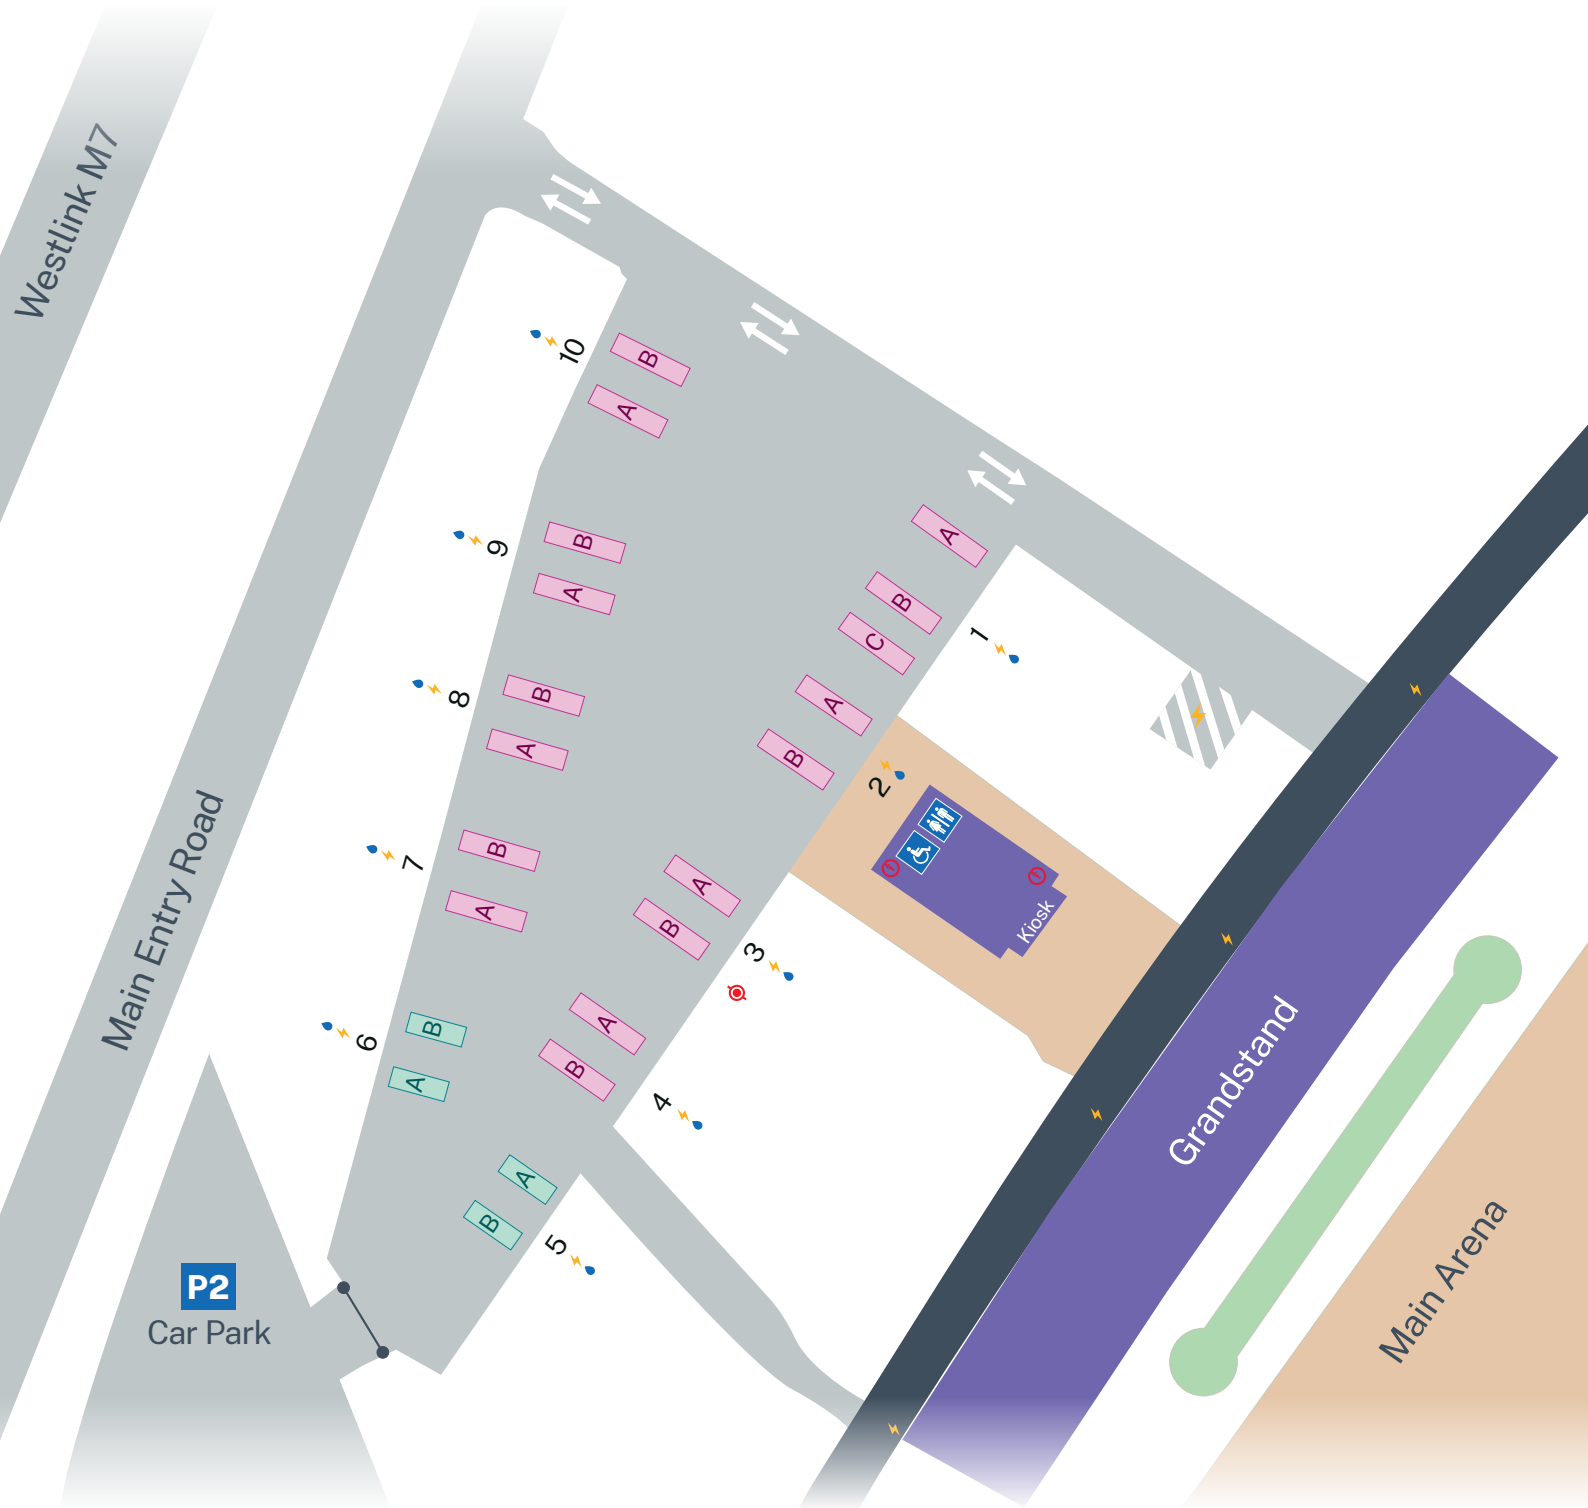

Sydney International Equestrian Centre

Centre Map

Main Arena (1) 120m x 80m
 Arena (2) 90m x 70m
 Arena (3) 100m x 50m
 Arena (4) 100m x 50m
 Indoor Arena (5) 70m x 35m
 Arena (6) 70m x 28m

Arena (7, 8, 9, 10 and 11) 60m x 20m
 Arena (12) 90m x 45m
 Arena (13) 90m x 35m
 Arena (14) 90m x 45m
 Hacking Arena (15) 180m x 90m

Sydney International Equestrian Centre

North Truck Park -Camping Layout

-  Small Space
7-11m
-  Medium Space
12-15m
-  Day Yard
-  Power
-  Water
-  Fire Hose
-  Fire Hydrant
-  Amenities
-  Wheelchair Access

Sydney International Equestrian Centre

South Truck Park – Camping Map

-  Small Space
7-11m
-  Medium Space
12-15m
-  Large Space
15m+
-  Power
-  Water
-  Fire Hose
-  Amenities
-  Wheelchair Access

Sydney International Equestrian Centre

P3 - Camping Map

0 120 240

Small Space 7-11m
 Medium Space 12-15m
 Power
 Water
 Fire Hose
 Fire Hydrant
 Amenities
 Wheelchair Access

Office of Sport

Sydney International Equestrian Centre

Main Arena Truck Park - Camping Map